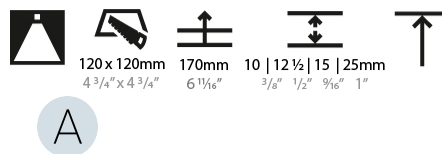

ELECTRICAL

Lamp Type: LED (Zhaga Standard)
Input Wattage (W): 16.5
Total Output Wattage (W): 14.7
Dimming: Dali Dimming
Driver Included: No
Driver Location: Recessed Housing
Driver Type: Constant Current - 120Vac
Driver Class: Class 2
Housing: See Components
Input Voltage (V): 120
Constant Current (MA): 350

LED

Number of LEDs: 1
Color Temperature (°K): Warm Dim
Max. Delivered Lumen (lm): 770
Nominal Lumen (lm): 1140
CRI: >90 CRI
Lamp Life (hrs): 50000
Upon Request: RGB-W Tunable White Special Color Temperature Special LED

OPTICAL

Reflector: 20 / 40 / 60
Upon Request: Special Beam Angles

RATINGS AND CERTIFICATIONS

Zaneen Group, Inc. 1600 988 3382, F 416-247-9319, www.zaneen.com

Certified By: Certified for North American Standards
In a constant effort to supply the best product, we reserve the right to change specifications or materials without notice. The most recent specification sheets are found at zaneen.com