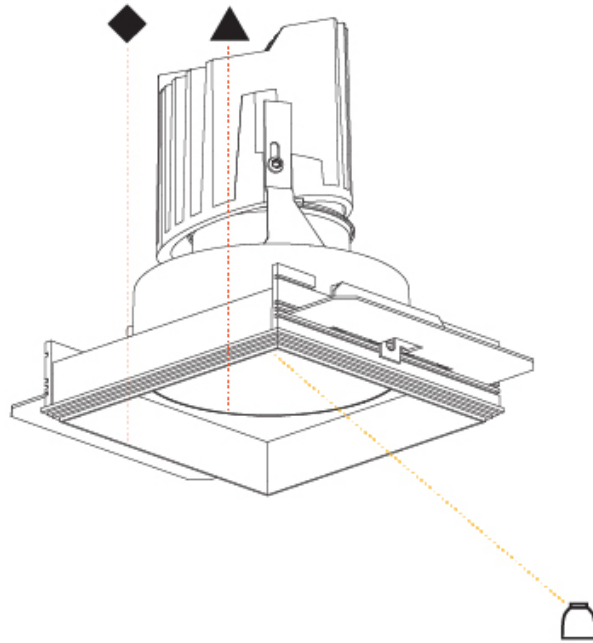

BIONIQ SQUARE DEEP TRIMLESS

A35532-

PROJECT _____

TYPE _____

SPECIFIER _____

QUANTITY _____

DATE _____